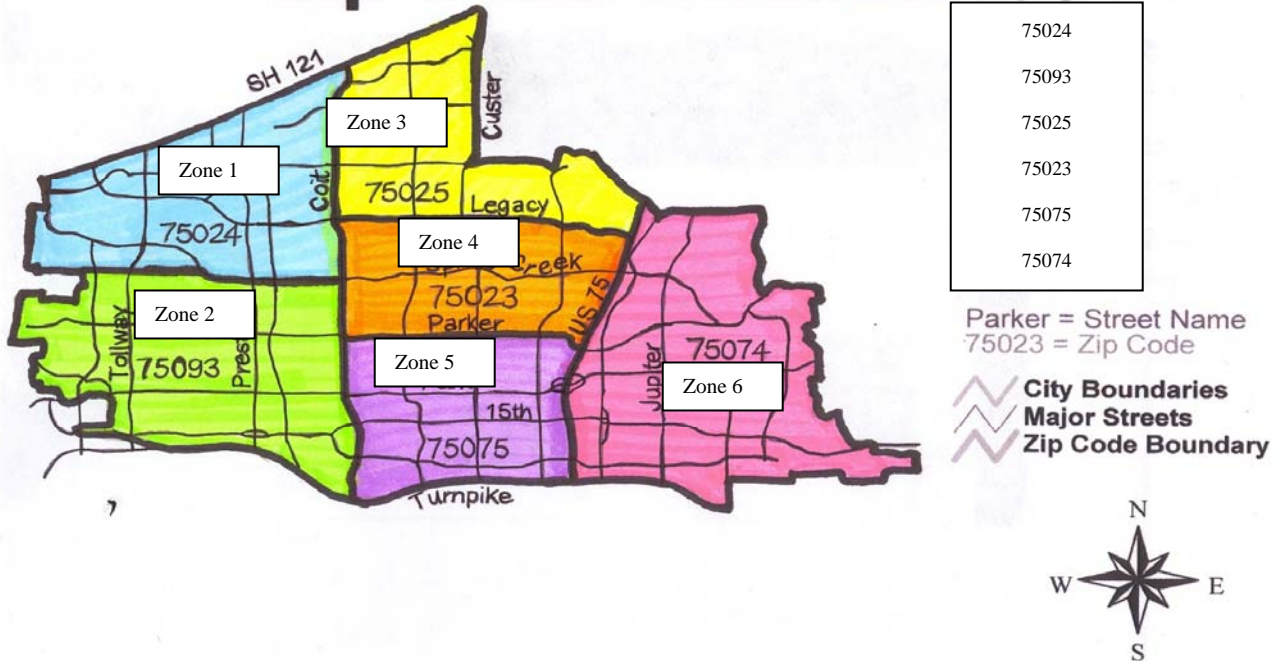

PLANO CVB RESTAURANT LIST

Zip Code Boundaries

Zip Code 75024 – Zone 1

Bakery

DONUT PLAZA	6300 PRESTON RD # 102	972-208-4041
PARKS DONUTS	4637 HEDGCOXE RD # 102	469-633-9709
TART PASTRY BOUTIQUE & STUDIO	7140 BISHOP RD # F5	972-673-0446